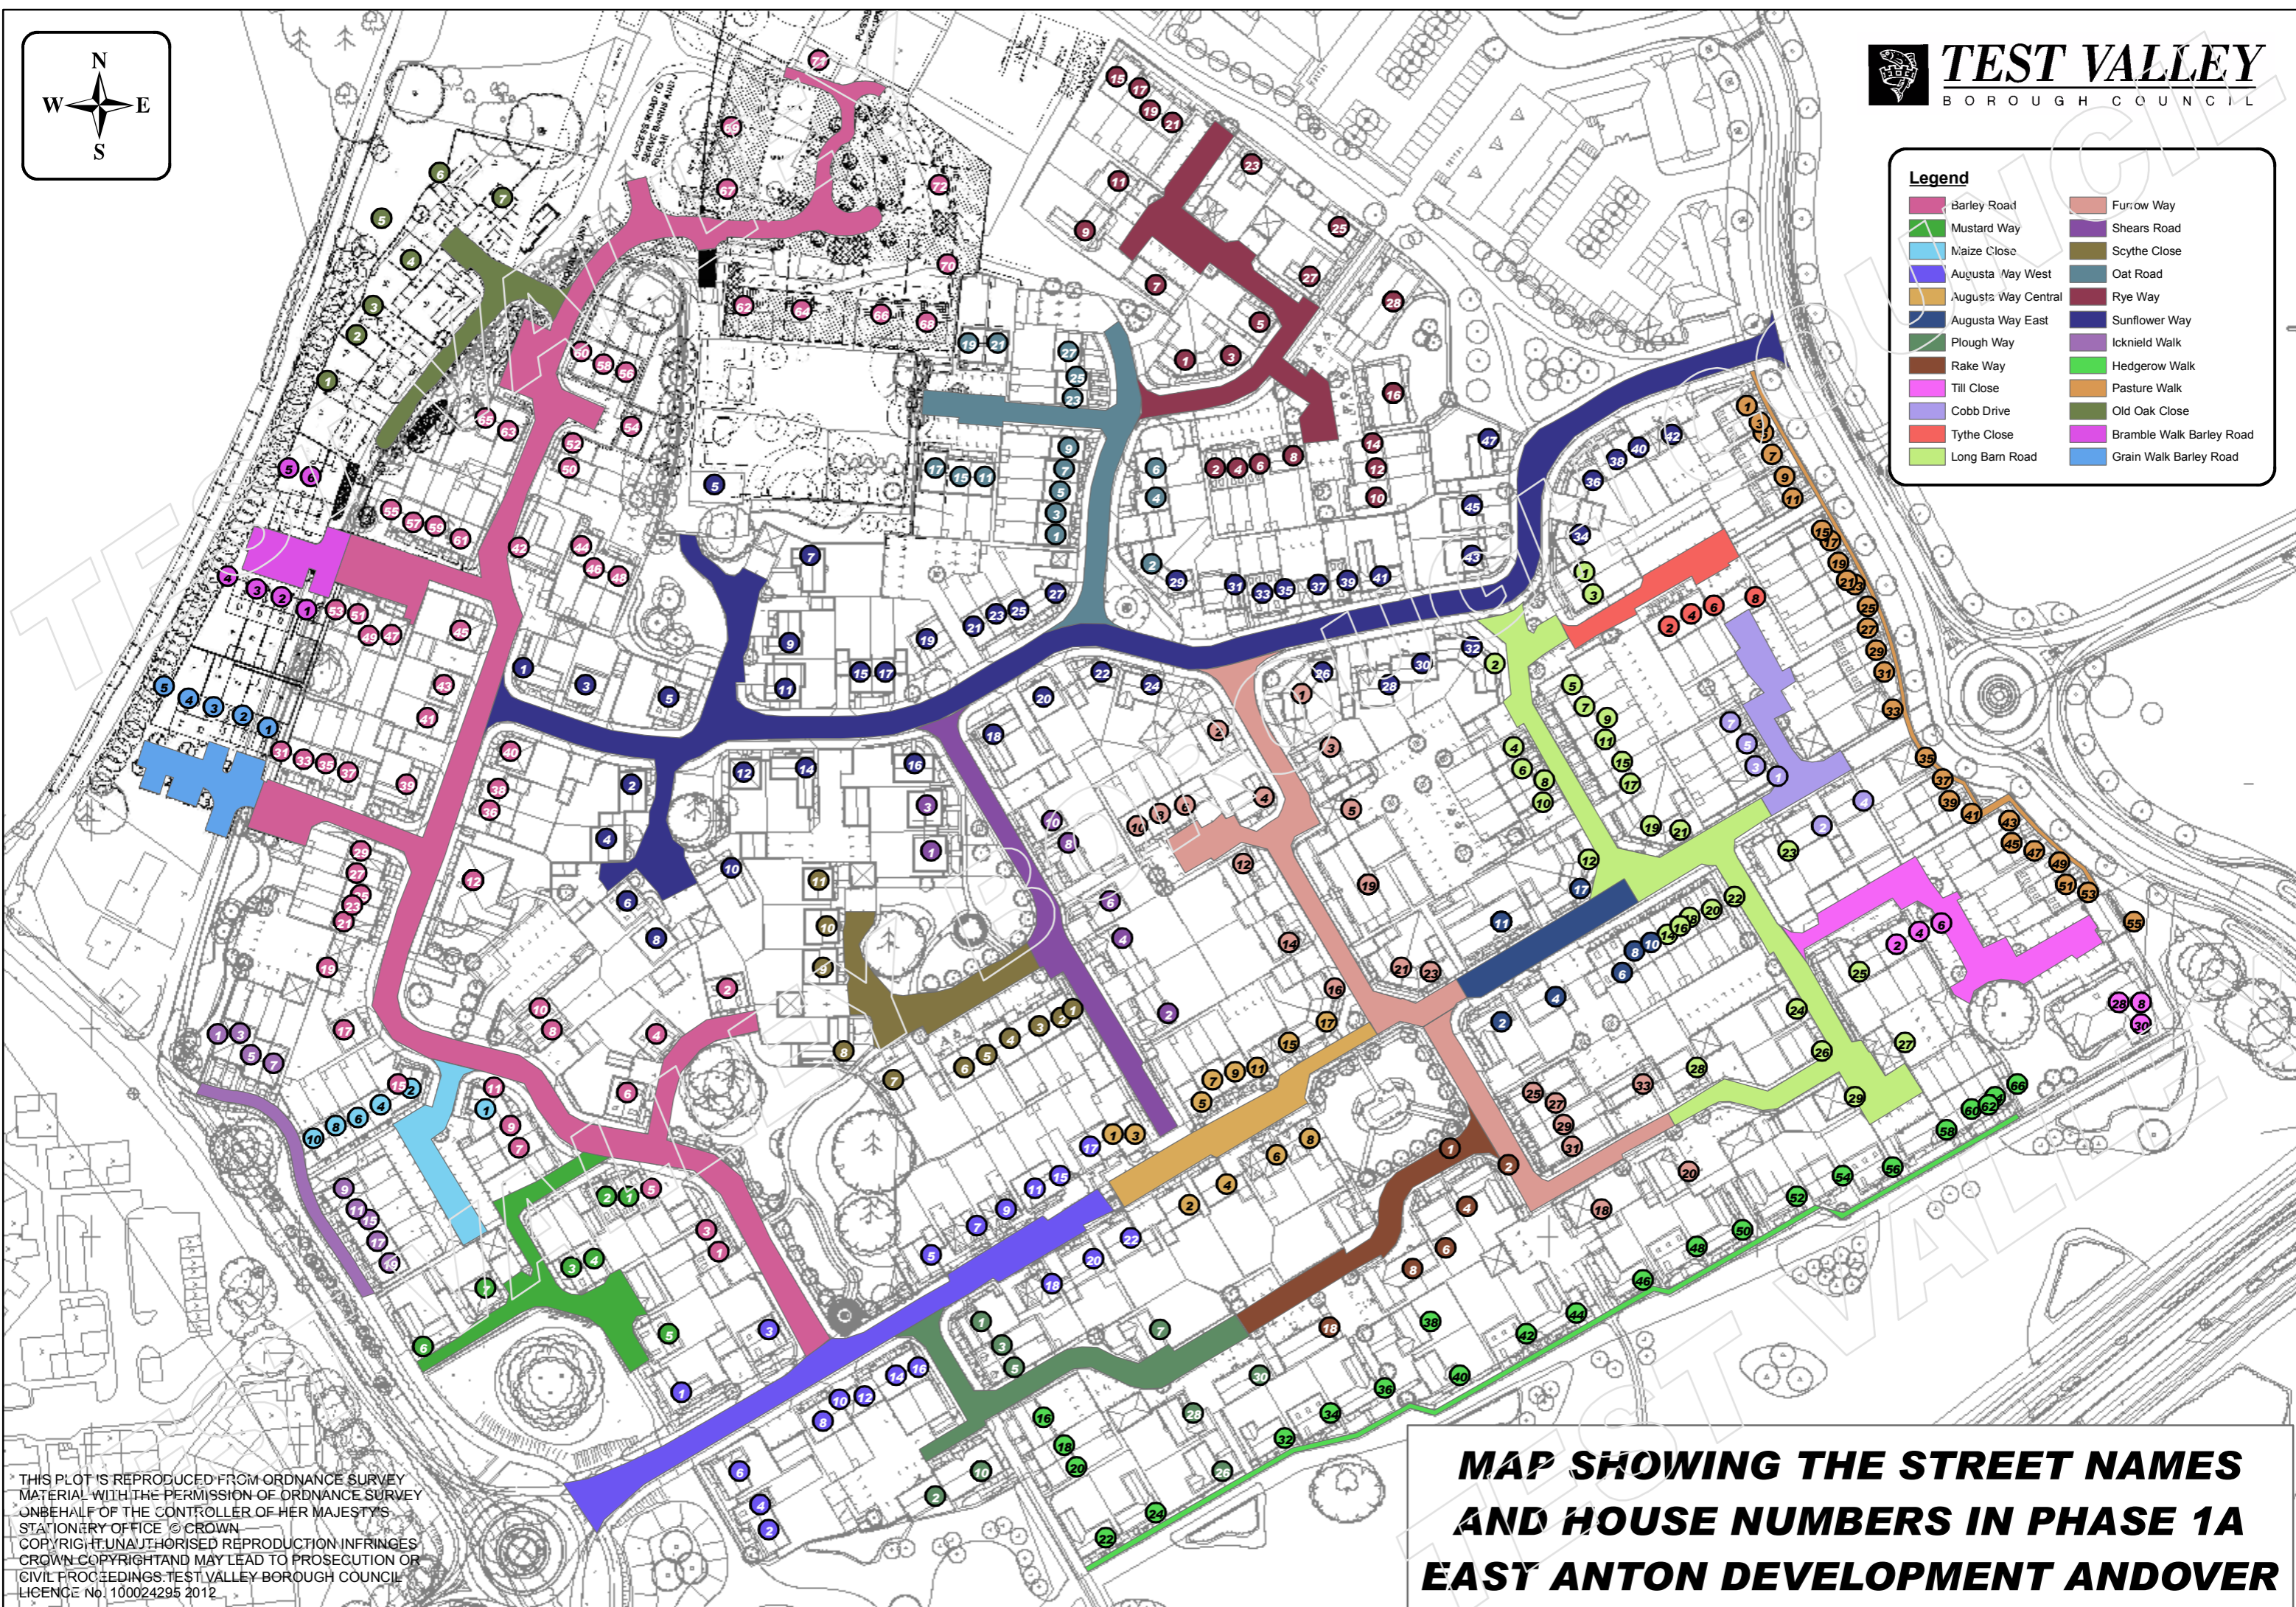

Legend

Barley Road	Furrow Way
Mustard Way	Shears Road
Maize Close	Scythe Close
Augusta Way West	Oat Road
Augusta Way Central	Rye Way
Augusta Way East	Sunflower Way
Plough Way	Icknield Walk
Rake Way	Hedgerow Walk
Till Close	Pasture Walk
Cobb Drive	Old Oak Close
Tythe Close	Bramble Walk Barley Road
Long Barn Road	Grain Walk Barley Road

THIS PLOT IS REPRODUCED FROM ORDNANCE SURVEY MATERIAL WITH THE PERMISSION OF ORDNANCE SURVEY ON BEHALF OF THE CONTROLLER OF HER MAJESTY'S STATIONERY OFFICE © CROWN COPYRIGHT. UNAUTHORISED REPRODUCTION INFRINGES CROWN COPYRIGHT AND MAY LEAD TO PROSECUTION OR CIVIL PROCEEDINGS. TEST VALLEY BOROUGH COUNCIL LICENCE No. 100024295 2012

MAP SHOWING THE STREET NAMES AND HOUSE NUMBERS IN PHASE 1A EAST ANTON DEVELOPMENT ANDOVER