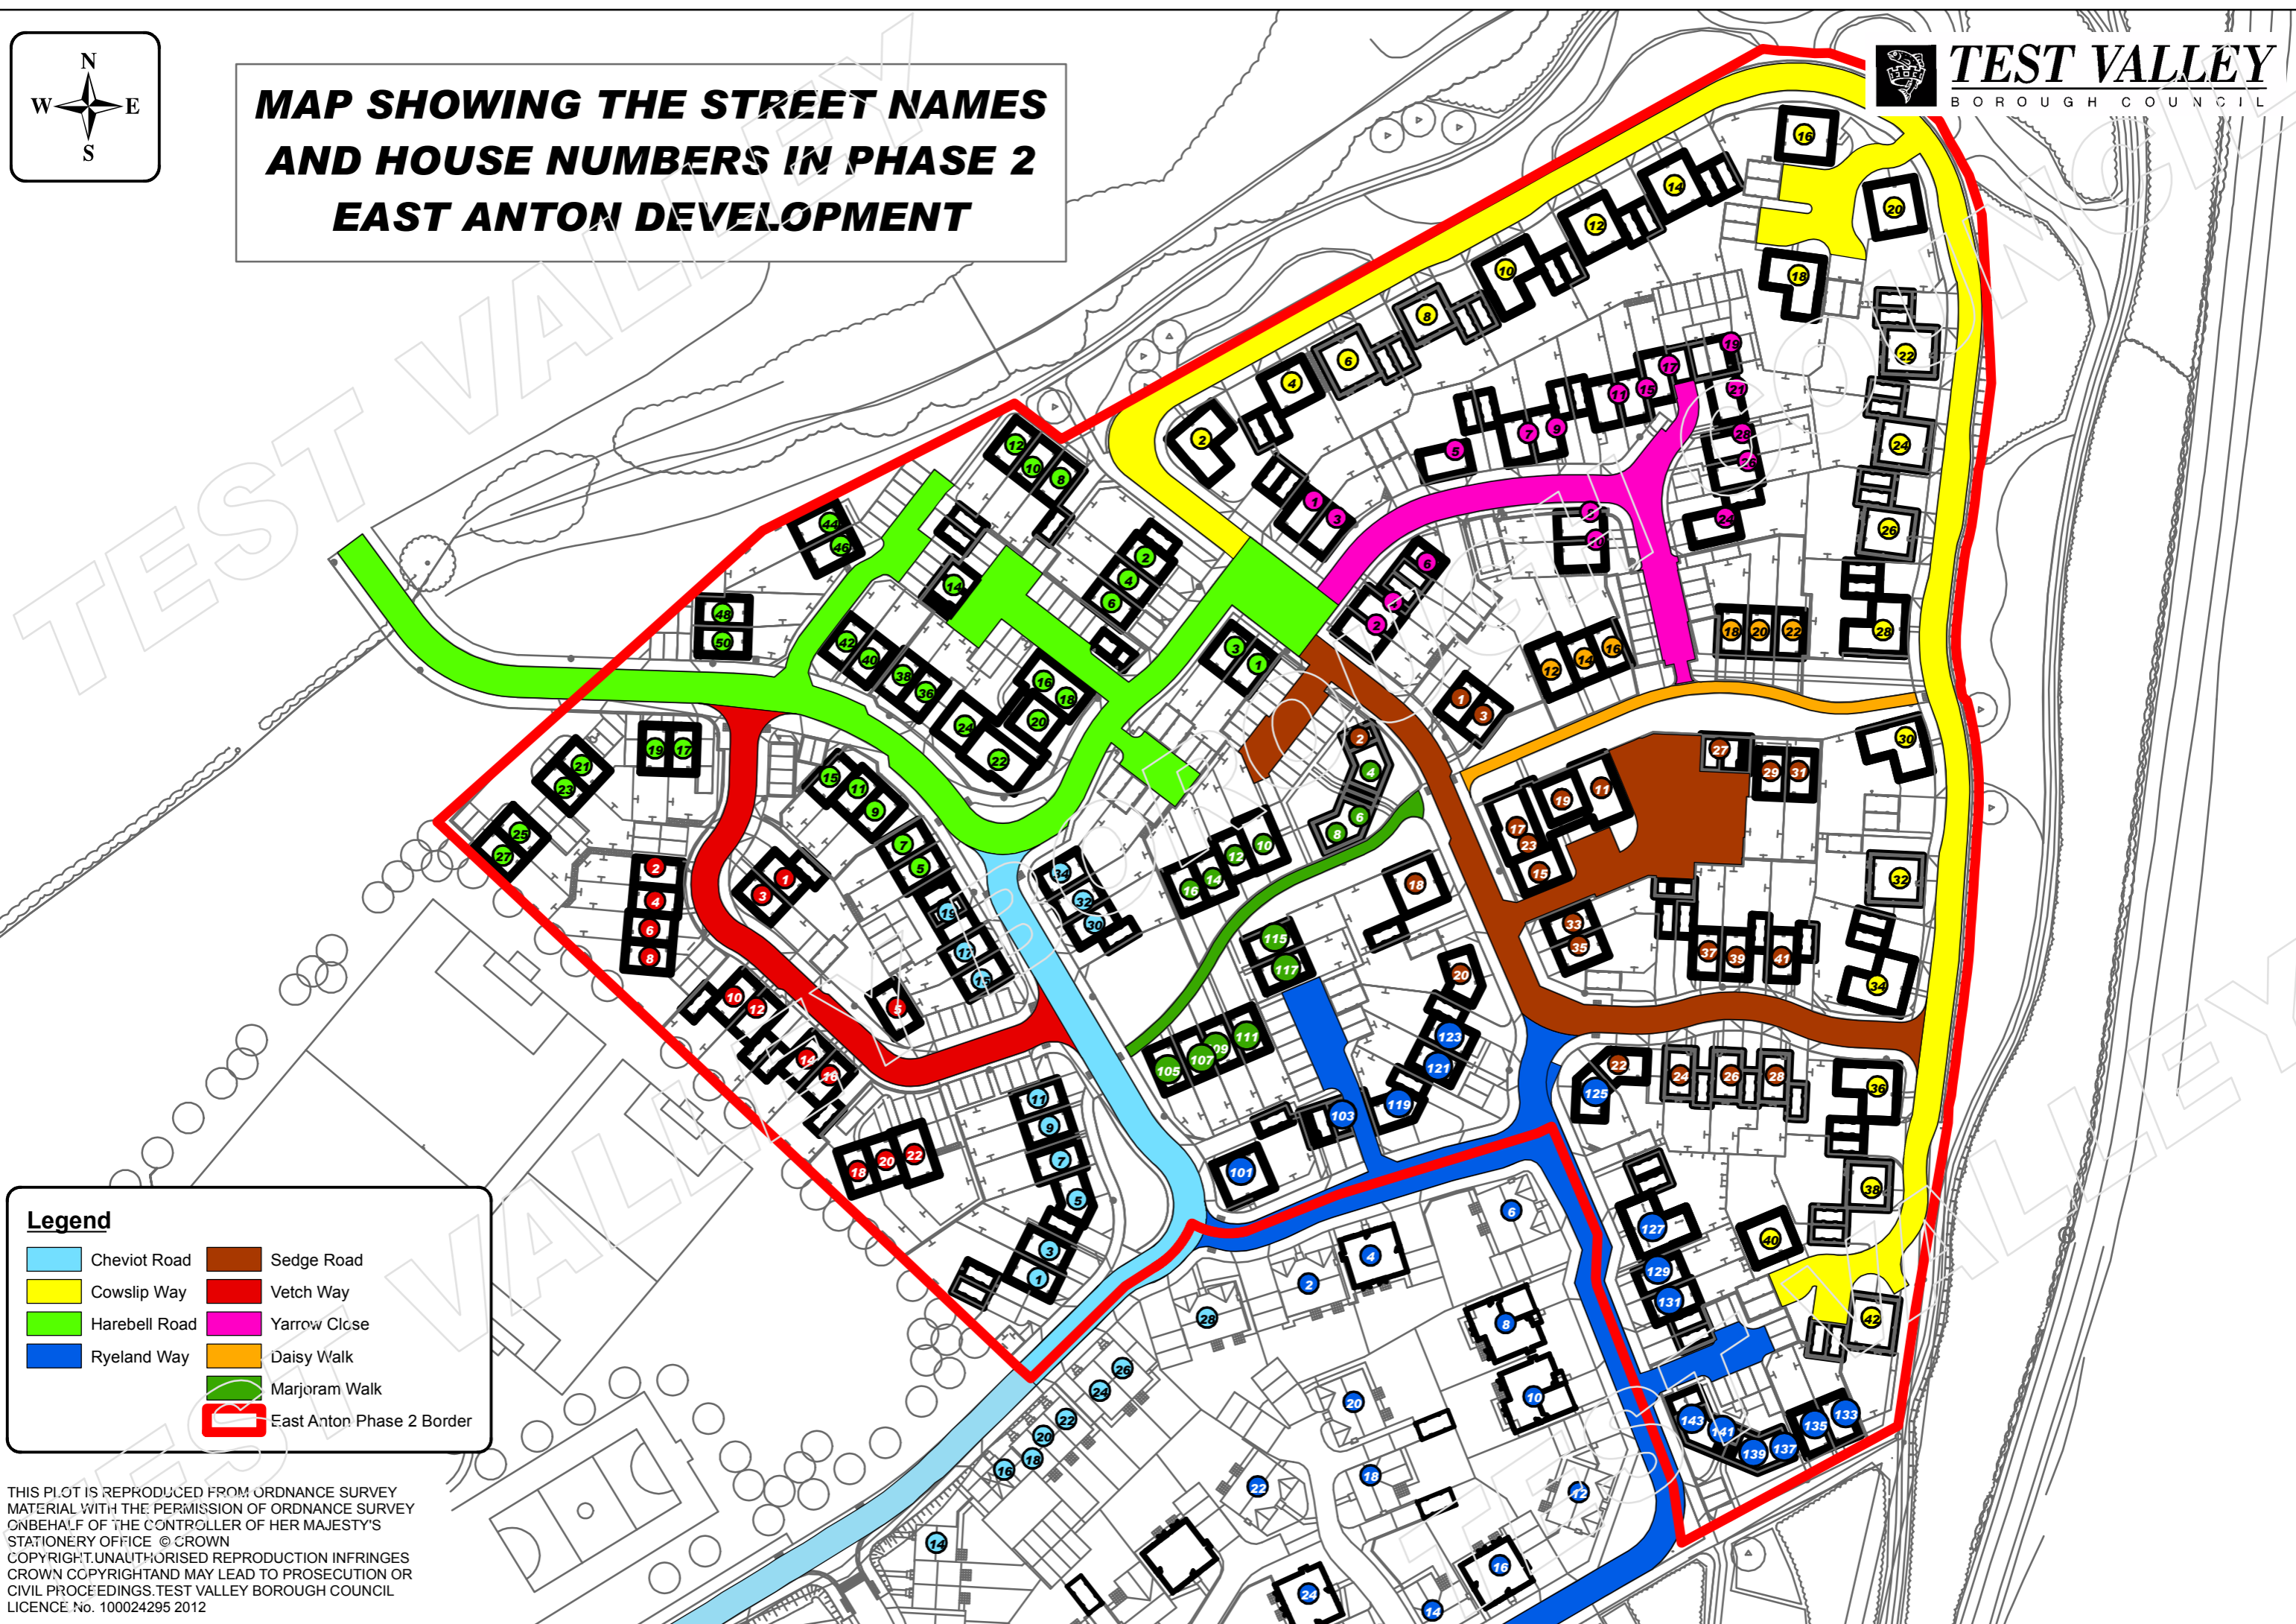

MAP SHOWING THE STREET NAMES AND HOUSE NUMBERS IN PHASE 2 EAST ANTON DEVELOPMENT

Legend

- | | |
|---------------|---------------------------|
| Cheviot Road | Sedge Road |
| Cowslip Way | Vetch Way |
| Harebell Road | Yarrow Clise |
| Ryeland Way | Daisy Walk |
| Marjoram Walk | East Anton Phase 2 Border |

THIS PLAN IS REPRODUCED FROM ORDNANCE SURVEY MATERIAL WITH THE PERMISSION OF ORDNANCE SURVEY ON BEHALF OF THE CONTROLLER OF HER MAJESTY'S STATIONERY OFFICE © CROWN COPYRIGHT. UNAUTHORISED REPRODUCTION INFRINGES CROWN COPYRIGHT AND MAY LEAD TO PROSECUTION OR CIVIL PROCEEDINGS. TEST VALLEY BOROUGH COUNCIL LICENCE No. 100024295 2012